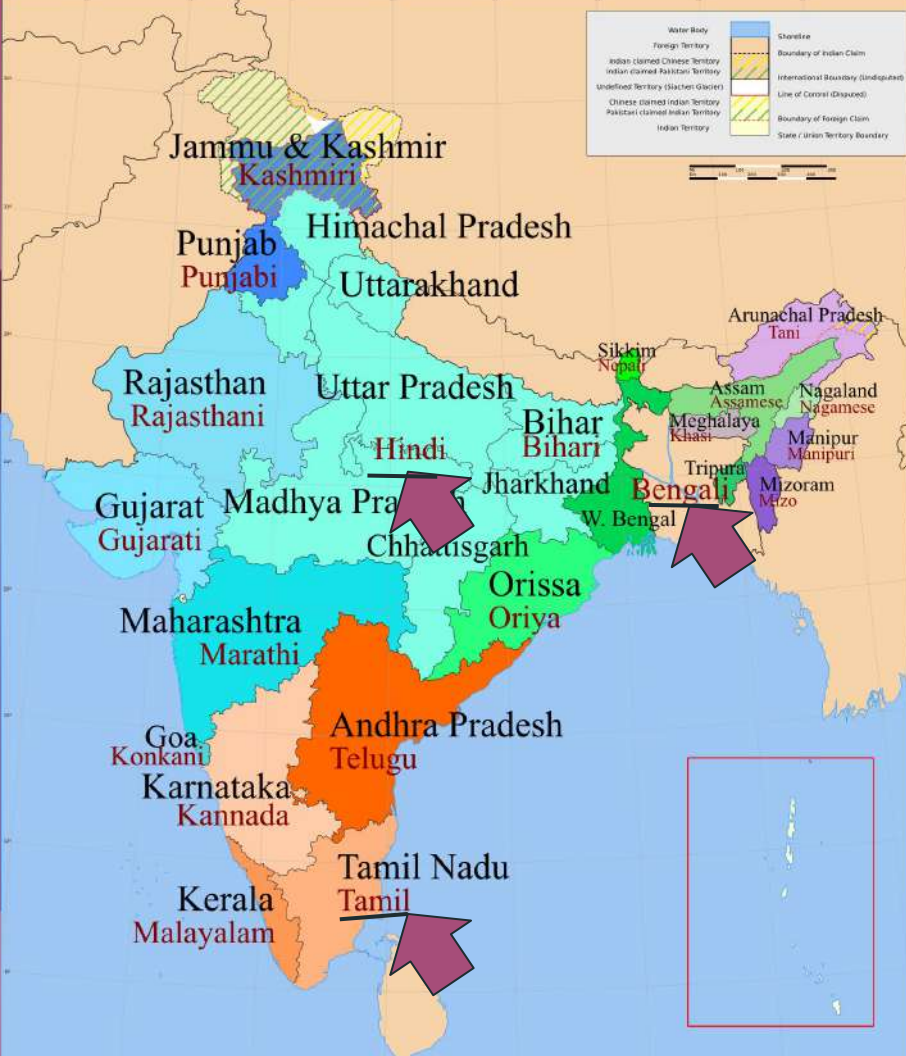

Learn to say **hello** in **3** different **languages**

Hindi - Namaste

नमस्ते

(spoken by Manvi)