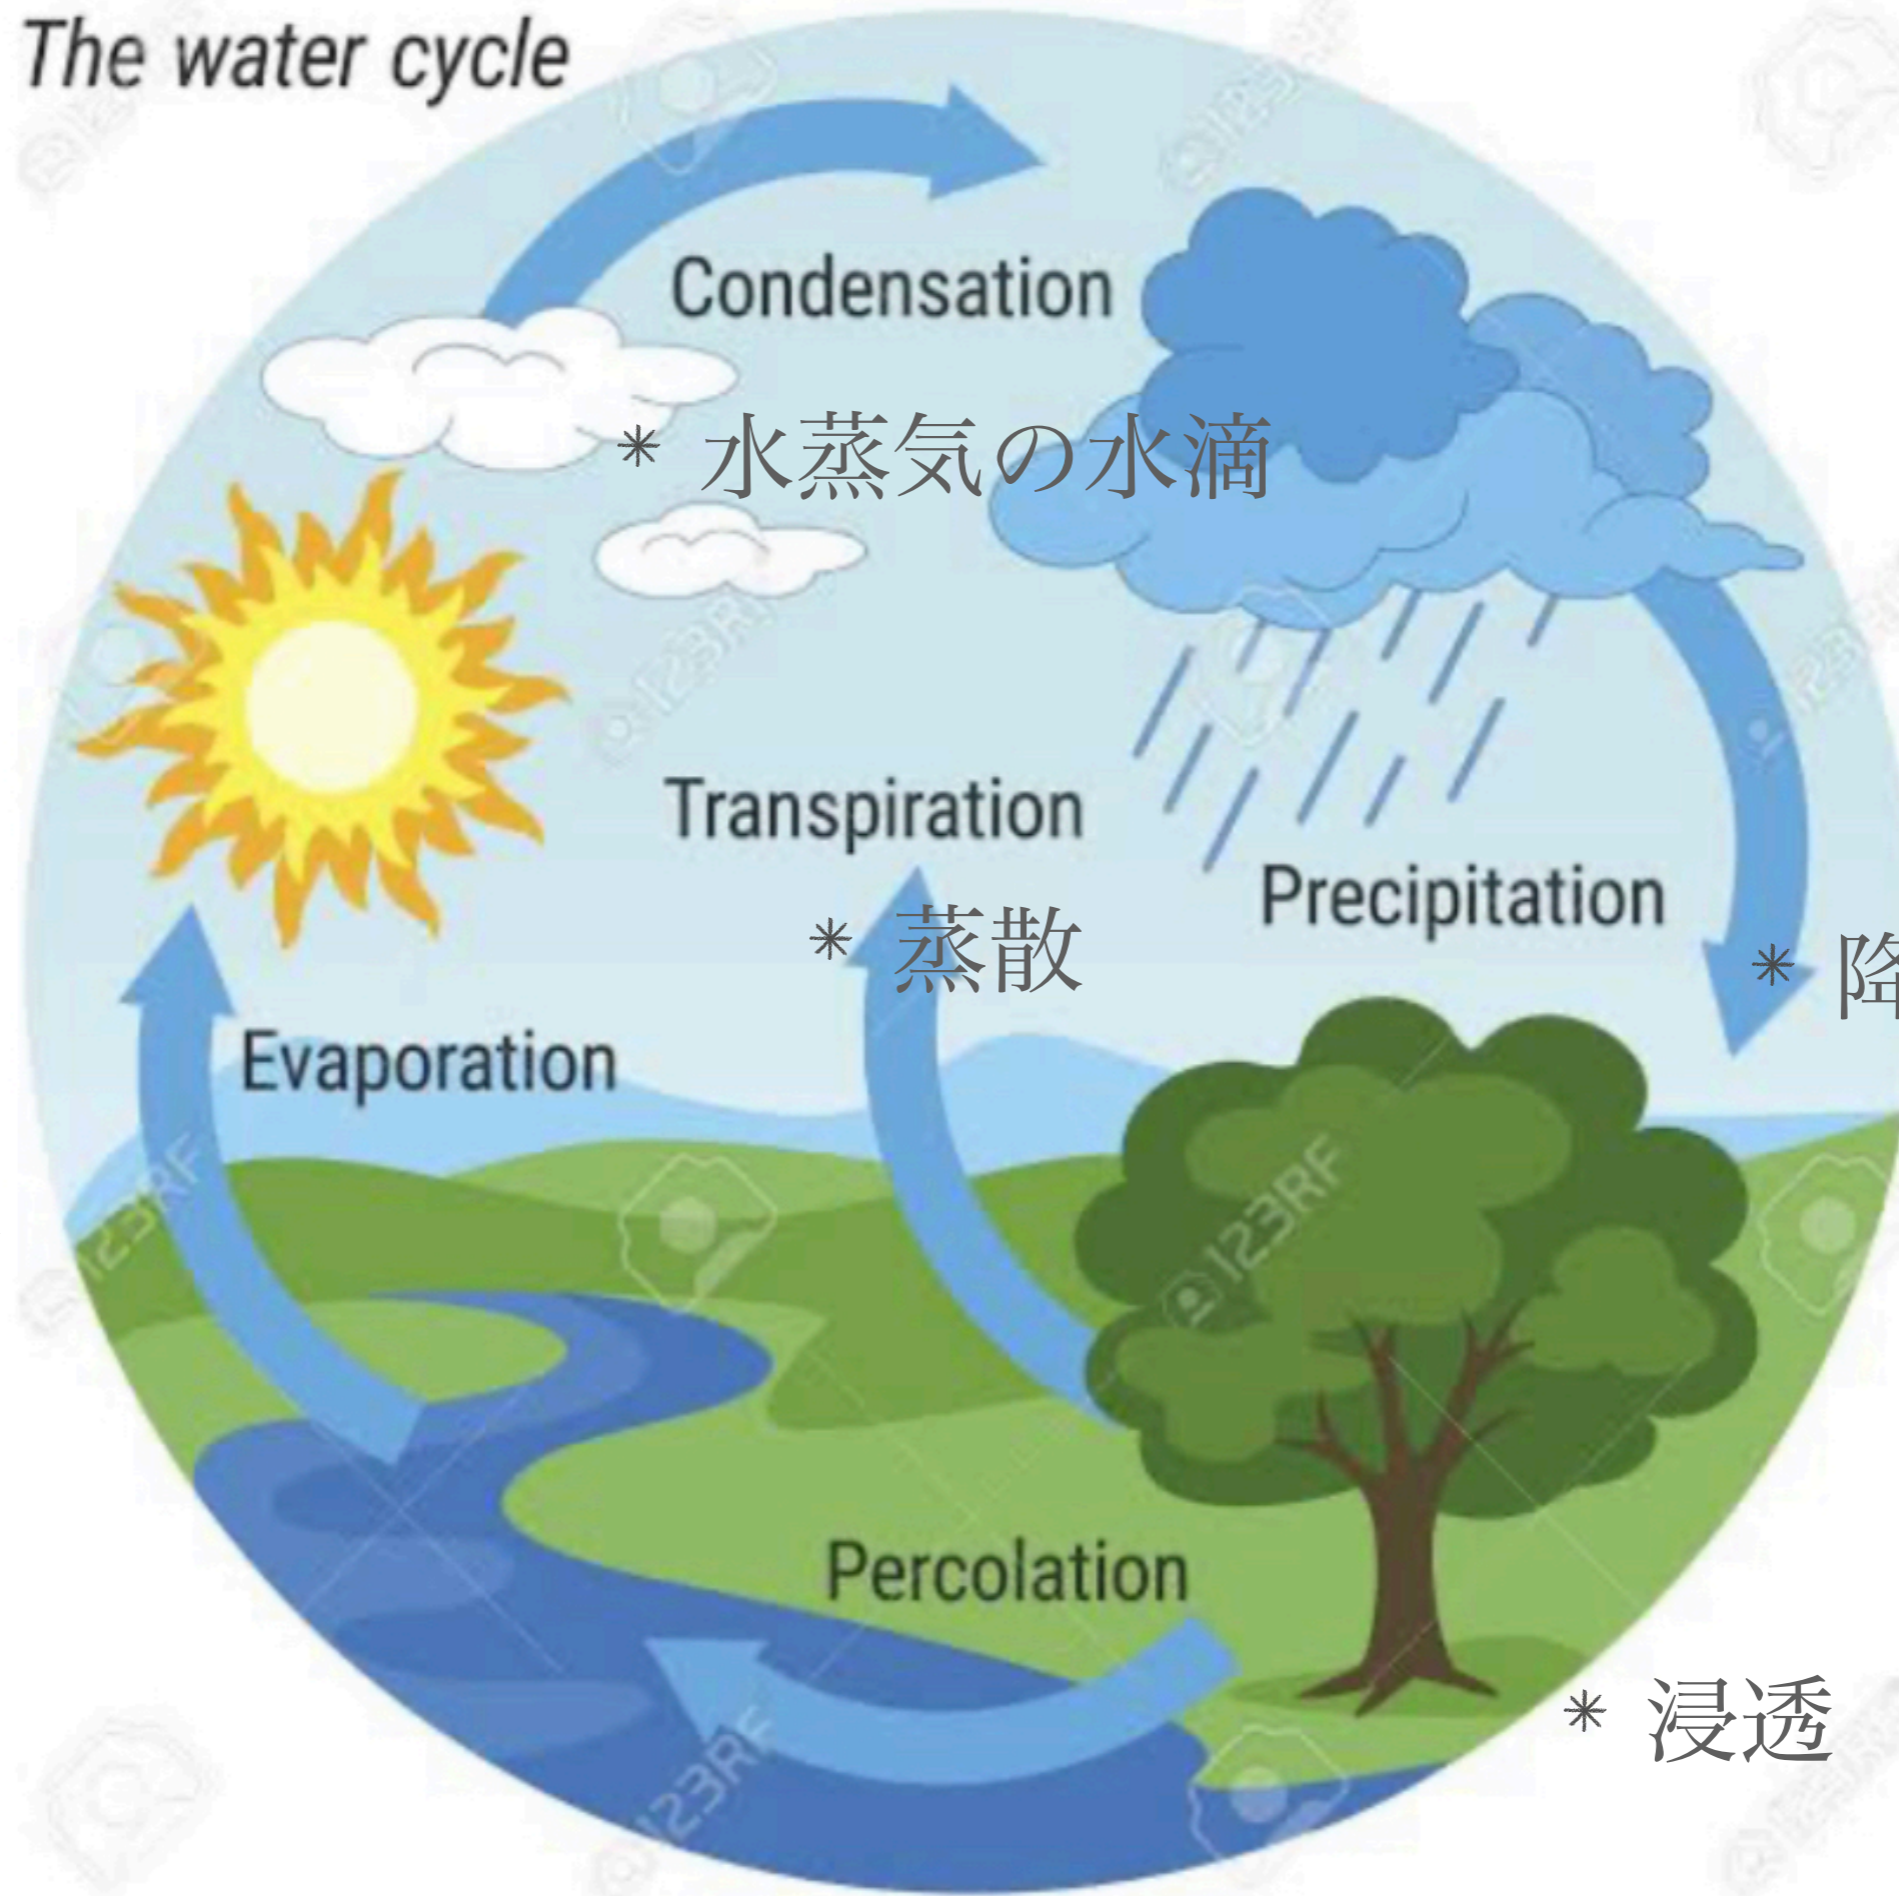

Environment problems

EIC 2018 & 2019
Lise Kim

14 LIFE BELOW WATER

70% of the earth
is the sea

The water cycle

* 水蒸気の水滴

* 蒸散

* 降水量